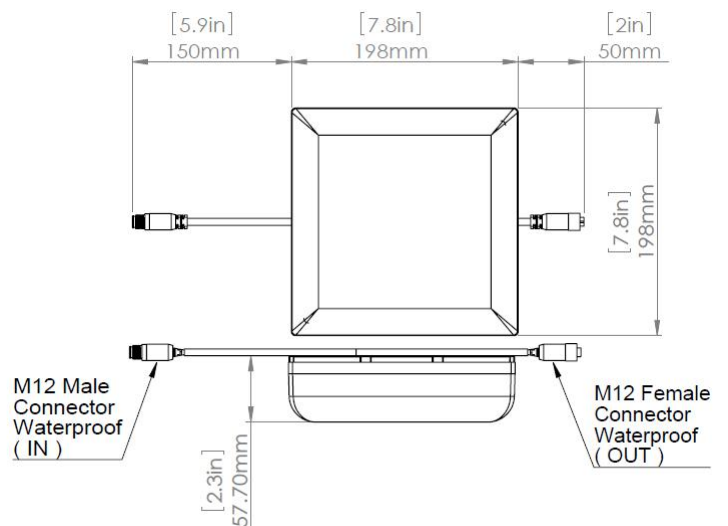

KiboWorks
Custom LED Technology

KiboWorks Custom LED Technology.
9580 Oak Avenue Parkway
Suite 7-211 | Folsom | CA 95630

lightitude

Jumeirah Lakes Towers Cluster Y
JBC3 Tower, Office nb 2803
Dubai | UAE | PO Box 30571
T (+971) 4 5588674 | F (+971) 4 5588741
M (+971) 52871306
Skype: timothy.plumb1

KiboWorks, TeamKibo,
KiboVision, KiboMenu,
The Translator
Are Trademarks of KiboWorks.