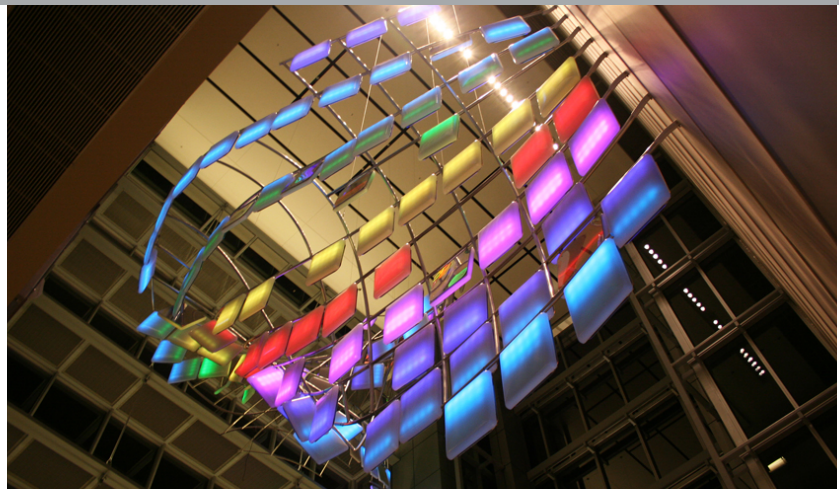

KiboWorks
Custom LED Technology

KiboWorks Custom LED Technology.
9580 Oak Avenue Parkway
Suite 7-211 | Folsom | CA 95630

lightitude

Jumeirah Lakes Towers Cluster Y
JBC3 Tower, Office nb 2803
Dubai | UAE | PO Box 30571
T (+971) 4 5588674 | F (+971) 4 5588741
M (+971) 52871306
Skype: timothy.plumb1

KiboWorks, TeamKibo,
KiboVision, KiboMenu,
The Translator
Are Trademarks of KiboWorks.